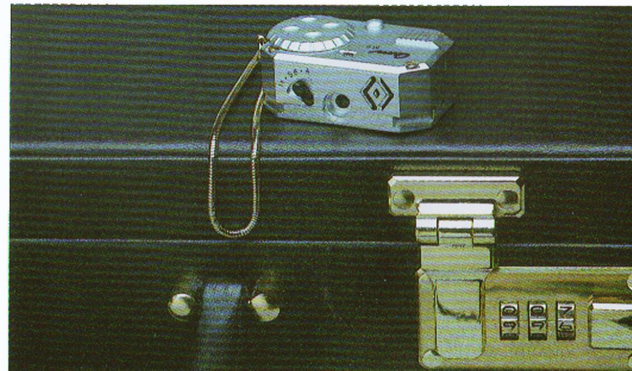

Easy to remove from the wristband.

The Smallest Camera in the World!

Cam M2 - Made in Germany

Ultra compact and light weight, beautifully finished in black matte or silver matte.

- **Cam M1** and **M2** are capable of taking pictures as close-up as 3 ft away to infinity.
- Perfect for document copying.
- Available accessories: Gold chain strap, soft leather carrying bag.
- A complete 8 x 11 mm film range is available in high resolution color or black/white.

Now, when participating in sports, when travelling or when you view something special at the office - you can be instantly ready to take a shot with your top quality camera, **Cam M1** or **Cam M2**

Prod.: In der Steinwiese 36
 5900 Siegen 1
 Telefon 02 71 / 6 13 16 - 6 38 29
 Telefax 0271 / 6 46 57
 Office: Grimbergstr.11 · 5900 Siegen 1
 Telefon 0271 / 6 58 02