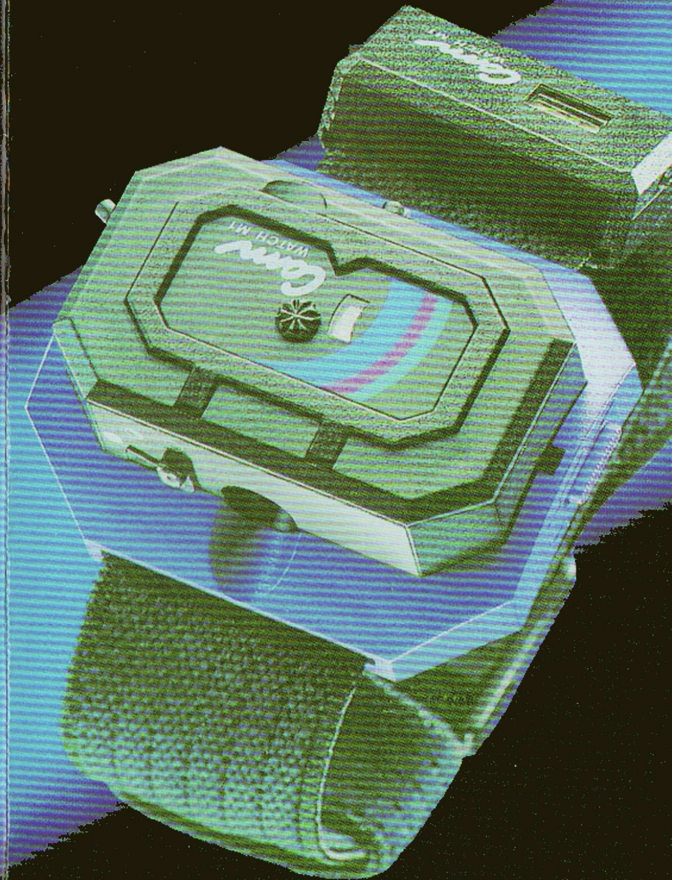

Technical Specification:

- Type: **CAM M1**
Ultra compact precision camera made of carbon fiber (unbreakable). Film Advance by cocking film advance lever 4 1/2 times.
- Type: **CAM M2**
Ultra compact precision camera made of aluminium. Film advance by a simple dial thumb control of a 120° degree stroke.
- View-Finder: Reversed type, picture area 80%.
- Film Size: Universal 8 x 11 mm (cartridge film utilized by Minox type cameras).
- Lens: Original Azonon 14,3 mm f/4, fixed focus lens, 3 element group configuration. Min. focus distance 3ft.
- Aperture Control: Manually in 5 increments, f/4 through f/11.
- Shutter: Mechanical guillotine shutter system, 1/200 sec. set speed.
- Film Counter: Normal counting, Reset with visible indicator A and 0 through 36.

Cameras You Can Wear Like a Wristwatch!

 **Chadt
Miniature
Cameras**

Cam M1 - Made in Germany

Ultra compact and light weight beautifully finished in black carbon fiber material.

The high-performance camera that's so small you can wear it like a wristwatch, carry it in your pocket or slip it in your handbag or briefcase. Never miss a photo opportunity again!

Easy to remove from the wristband.

The Smallest Camera in the World!

Cam M2 - Made in Germany

Ultra compact and light weight, beautifully finished in black matte or silver matte.

- **Cam M1** and **M2** are capable of taking pictures as close-up as 3 ft away to infinity.
- Perfect for document copying.
- Available accessories: Gold chain strap, soft leather carrying bag.
- A complete 8 x 11 mm film range is available in high resolution color or black/white.