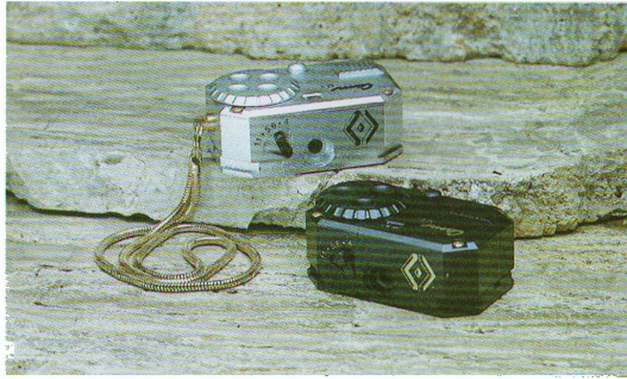

Technical Specification:

- Type: **CAM M1**
Ultra compact precision camera made of carbon fiber (unbreakable). Film Advance by cocking film advance lever 4 1/2 times.
- Type: **CAM M2**
Ultra compact precision camera made of aluminium. Film advance by a simple dial thumb control of a 120° degree stroke.
- View-Finder: Reversed type, picture area 80%.
- Film Size: Universal 8 x 11 mm (cartridge film utilized by Minox type cameras).
- Lens: Original Azonon 14,3 mm f/4, fixed focus lens, 3 element group configuration. Min. focus distance 3ft.
- Aperture Control: Manually in 5 increments, f/4 through f/11.
- Shutter: Mechanical guillotine shutter system, 1/200 sec. set speed.
- Film Counter: Normal counting, Reset with visible indicator A and 0 through 36.

Cameras You Can Wear Like a Wristwatch!

 **Chadt
Miniature
Cameras**

Cam M1 - Made in Germany

Ultra compact and light weight beautifully finished in black carbon fiber material.

The high-performance camera that's so small you can wear it like a wristwatch, carry it in your pocket or slip it in your handbag or briefcase. Never miss a photo opportunity again!

Easy to remove from the wristband.

The Smallest Camera in the World!

Cam M2 - Made in Germany

Ultra compact and light weight, beautifully finished in black matte or silver matte.

- **Cam M1** and **M2** are capable of taking pictures as close-up as 3 ft away to infinity.
- Perfect for document copying.
- Available accessories: Gold chain strap, soft leather carrying bag.
- A complete 8 x 11 mm film range is available in high resolution color or black/white.